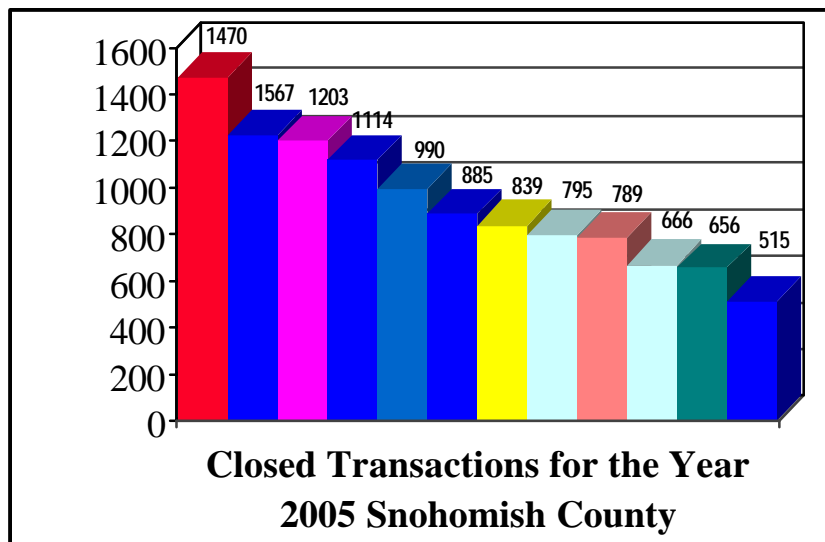

TOP OFFICES FOR SNOHOMISH COUNTY

- RE/MAX Northwest - Bothell
- Windermere - Alderwood
- Preview - Everett
- Windermere - Everett So.
- Windermere - Marysville
- Windermere - Mill Creek
- Century 21 - Lynnwood
- Coldwell Banker - Lynnwood
- Keller Williams - Everett
- Coldwell Banker - Everett Mall
- John L Scott - Lynnwood
- Windermere - Lynnwood

Statistics compiled from but not published by the Northwest Multiple Listing Service. As of January 9, 2006